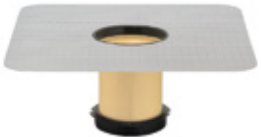

Accessory Range

A complete range of accessories for KÖSTER TPO Roofing Membranes

Product image		Product name	Product description
	RT 102 004	KÖSTER Contact Adhesive	Contact adhesive for details and connections with non-fleece backed KÖSTER ECB and KÖSTER TPO Membranes to non-TPO substrates. Consumption: 175 - 250 g / m ² per side
	RT 103 012	KÖSTER TPO SK Primer	Solvent based resin primer for the application of KÖSTER TPO SK (FR) Membranes. Consumption: approx. 200 g/m ²
	RT 920 075	KÖSTER Vapor Barrier FR	Vapor barrier with low fire load according to the DIN 18234, fire class E, heating value < 10.500 KJ/m ² , Sd value of > 1500 m, approved as a temporary waterproofing means (b: 1500 mm; 50)
	RT 925 001	KÖSTER Maintenance Walkway Mat	For creating safe protective walkways on flat roofs. Weldable with KÖSTER TPO and KÖSTER ECB roofing membranes (d: 4 mm; b: 590 mm; l:785 mm)
	RT 927 010	KÖSTER Walkway Membrane grey	For creating foot access paths on flat roofs, hot air weldable with KÖSTER TPO and ECB Membranes (w: 1000 mm; l: 10 m)
	RT 910 002	KÖSTER TPO Metal Composite Sheet Grey	One-sided TPO coated zinc plated metal sheet used to fabricate metal drip edges and other roofing edge profiles. 1.00 x 2.00 m
	RT 910 030	KÖSTER TPO Metal Composite Coil grey	As gutter flashing, coping, or drip edge with one-sided weld-able TPO coating. 1 m x 30 m coil
	RT 914 010 S	KÖSTER Roof Drain Vertical DN 100	Roof drains with foam adhered KÖSTER TPO-F seal including leaf trap DN 100
	RT 914 012 S	KÖSTER Roof Drain Vertical DN 125	Roof drains with foam adhered KÖSTER TPO-F seal including leaf trap DN 125

A complete range of accessories for KÖSTER TPO Roofing Membranes

Product image

Product name

Product description

RT 914 011

KÖSTER Roof Drain angled T DN 100

Angled roof drains with foam adhered KÖSTER TPO-F seal including leaf trap DN 100